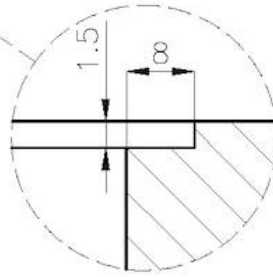

Base 45 cm

---

Dimensions ø 425

---

Mesure cuve Ø 380mm

---

Numéro cuves 1 cuve

---

## DESSINS TECHNIQUES

FT

Cut out size  
Dimensioni per foratura top

FTS

Cut out size  
Dimensioni per foratura top

Intaglio per il troppo-pieno  
Recess for housing the over-flow